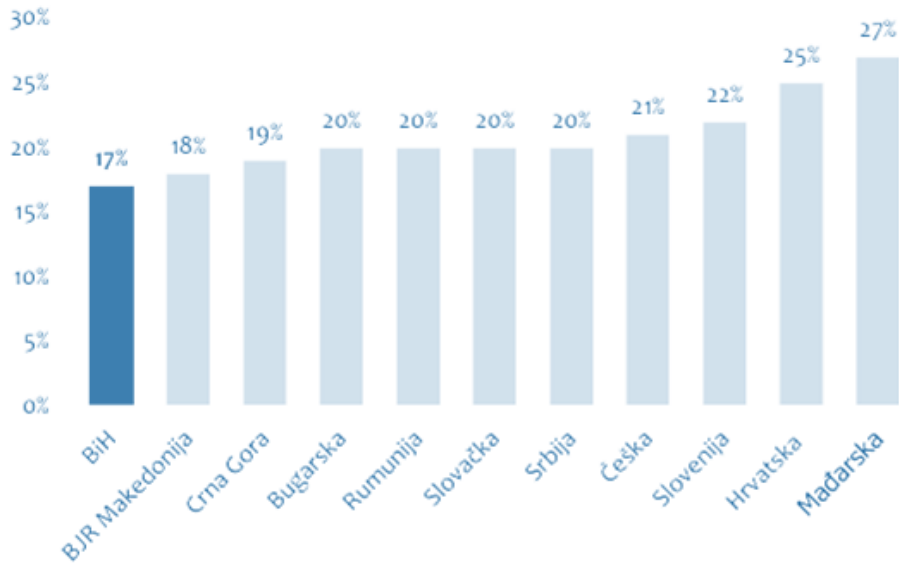

Bosnian Tax System

Lowest VAD in the Region