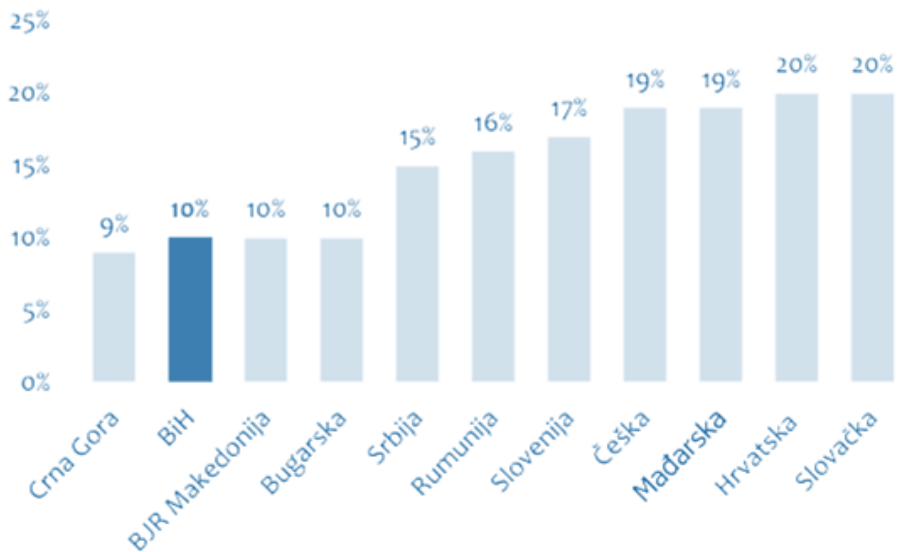

Business Friendly Income Tax