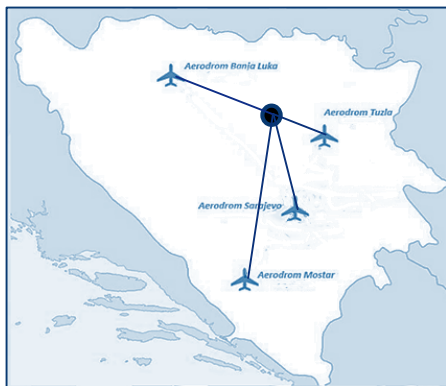

Europe within Reach

Airports

Sarajevo	125 km
Tuzla	88 km
Banja Luka	128 km
Mostar	234 km