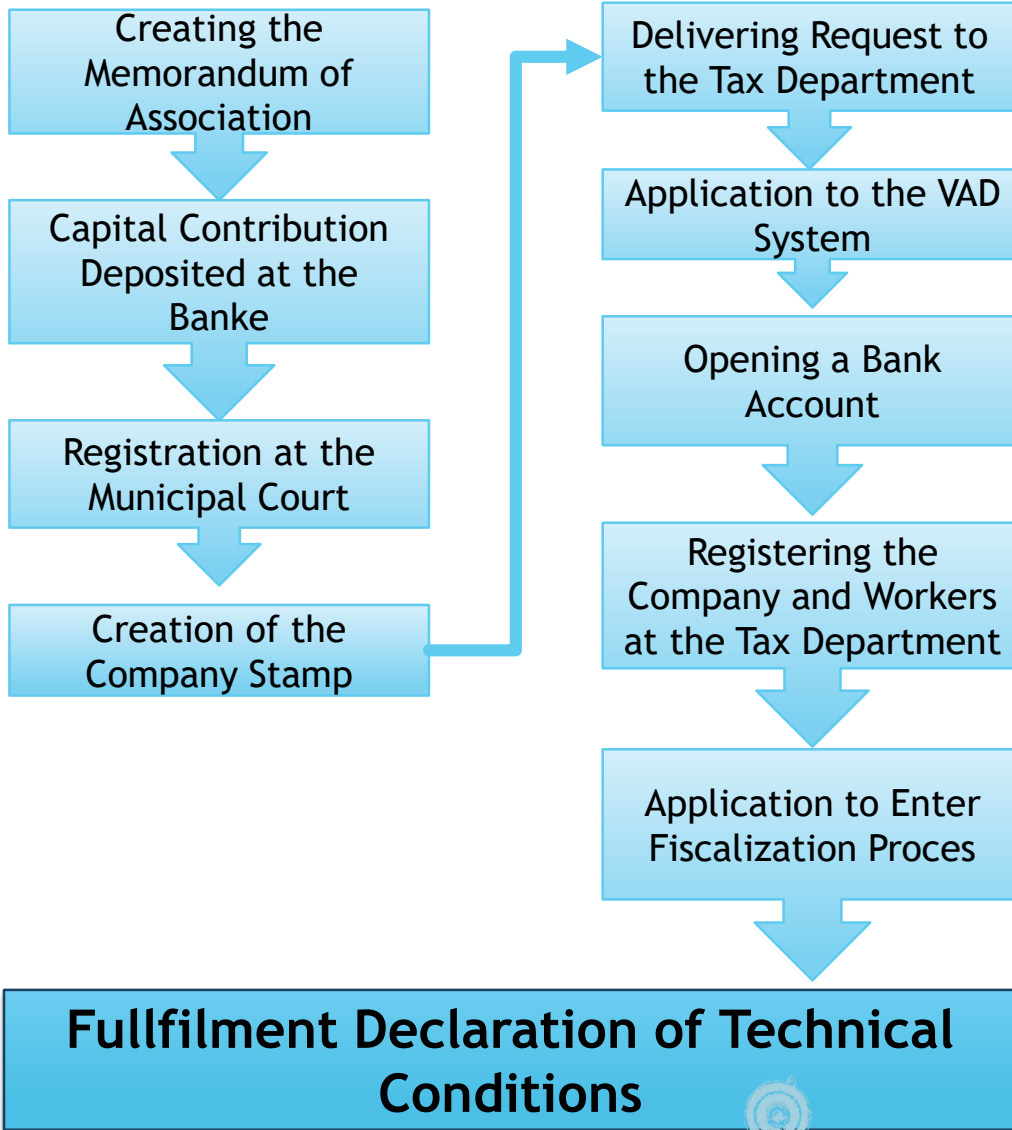

Registration Process